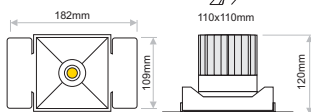

Model	Power	CCT	LED Source	Type	CRI	Beam Angle	Colour	Dimming Option	Accessories
LUPO Square <i>(LUPO S)</i>	9W (9)	2700K (27L)	950lm	Fixed (FX)	95 (95)	15° (15)	White (WH) Black (BL)	Without Driver (00)	COVER Standard (01) ↓ (XX) ↑ EXTRAS No Extras (X0) Emergency (X1)
		3000K (30L)	1010lm			38° (38)		Non-Dimmable (ND)	
		3500K (35L)	1040lm			60° (60)		Analogue (1-10V) (A1)	
		4000K (40L)	1080lm			DMX (DX)			
		5000K (50L)	1090lm			DALI (DL)			
	13W (13)	2700K (27L)	1240lm			15° (15) 24° (24)	Wireless* (WL)		
		3000K (30L)	1325lm						
		3500K (35L)	1365lm						
		4000K (40L)	1420lm						
		5000K (50L)	1430lm						
	38W (38)	2700K (27L)	4180lm						
		3000K (30L)	4425lm						
		3500K (35L)	4570lm						
		4000K (40L)	4712lm						
		5000K (50L)	4800lm						

* The wireless dimming option includes driver and Bluetooth dimming accessory.

Ordering Code Example: LUPO S38-30L-FX-95-24-WH-ND-00

LUPO SQUARE 9W
LUPO SQUARE 13W